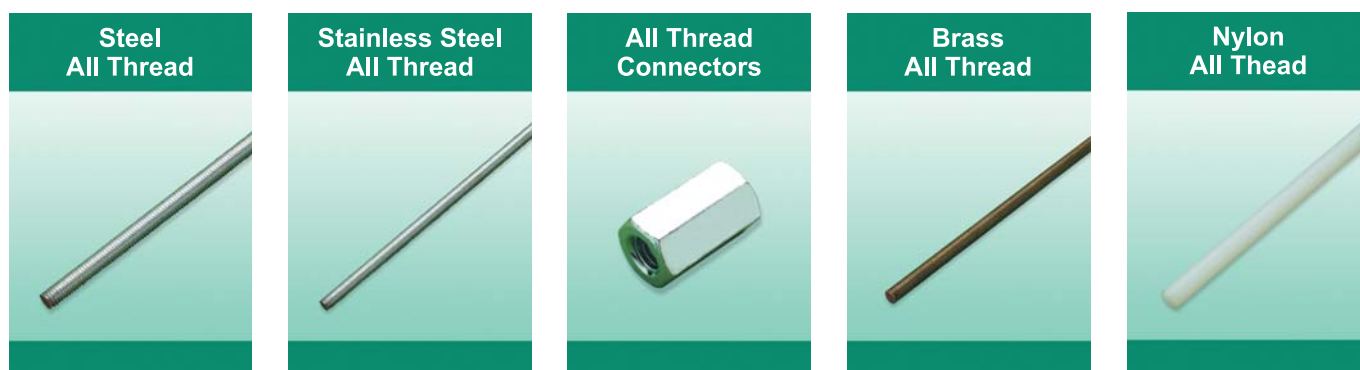

SECTION 9 - ALL THREAD

SECTION 9 - ALL THREAD

RANGE OF SIZES AVAILABLE

SIZE	THREAD CONNECTORS
M2	6 x 18
M3	8 x 24
M4	10 x 30
M5	12 x 36
M6	16 x 48
M8	20 x 60
M10	24 x 72
M12	
M14	
M16	
M18	
M20	
M22	
M24	
M27	
M30	
M33	
M36	
M39	
M42	
M48	

* STOCKED IN 1 METRE AND 3 METRE LENGTHS,
1M IMPERIAL THREADS AVAILABLE ON SPECIAL REQUEST