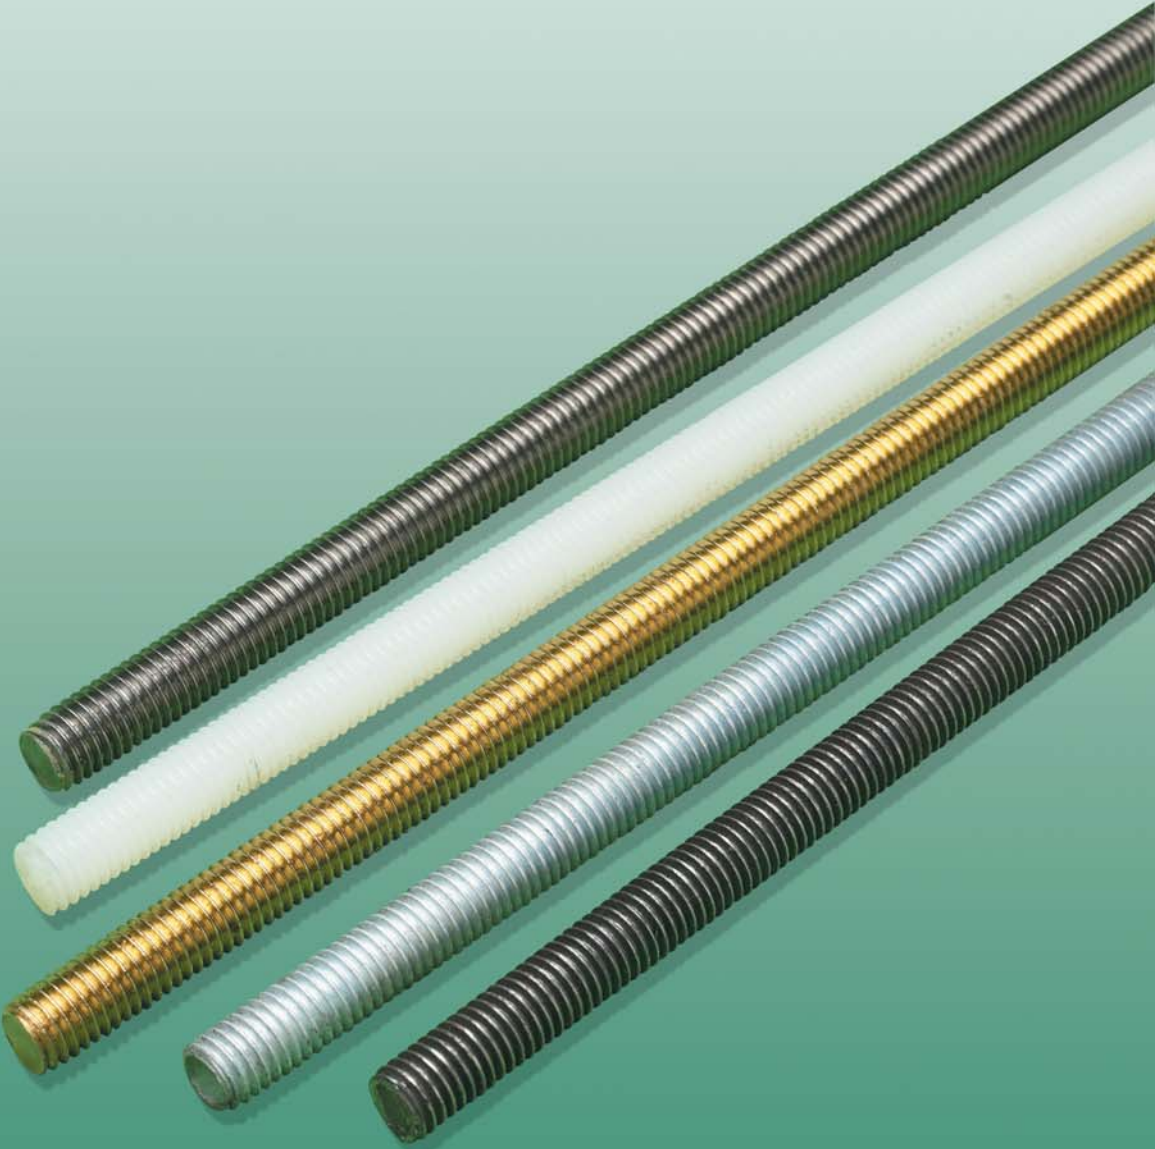

SECTION 9 - ALL THREAD

SECTION 9 - ALL THREAD

RANGE OF SIZES AVAILABLE

SIZE	THREAD CONNECTORS
M2	6 x 18
M3	8 x 24
M4	10 x 30
M5	12 x 36
M6	16 x 48
M8	20 x 60
M10	24 x 72
M12	
M14	
M16	
M18	
M20	
M22	
M24	
M27	
M30	
M33	
M36	
M39	
M42	
M48	

* STOCKED IN 1 METRE AND 3 METRE LENGTHS,
1M IMPERIAL THREADS AVAILABLE ON SPECIAL REQUEST