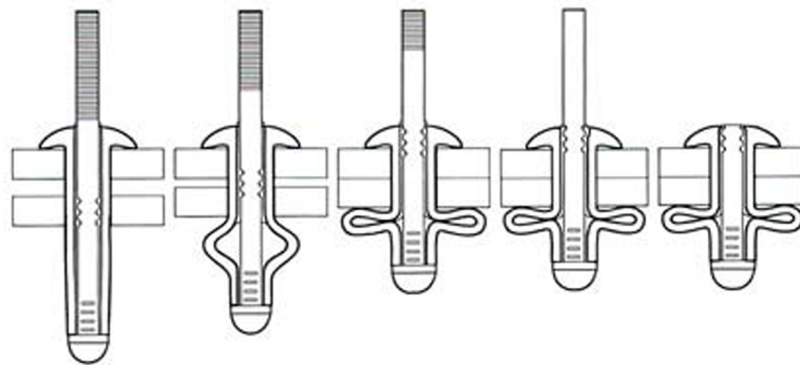

BULB-FIX RIVET DATA SHEET

- ① Aluminium AlMg 5
- ② Aluminium AlCuMg 1
- ③ with neoprene washer

Ø 5.2mm

$D1 = 5.2 + 0.09 / - 0.2\text{mm}$

$D2 = 11.7 + 0 / - 0.8\text{mm}$

$K = 2.2 + / - 0.3\text{mm}$

$d = 3.0\text{mm}$

$P = \geq 27\text{mm}$

$L = + 0.5 / - 0.8\text{mm}$

= 5.3 - 5.5mm

D1 x L	S	CODE	PACK QTY		
5.2 x 17.5mm	0.5 - 4.8mm	BF52170SB	250	3290 N	2040 N
5.2 x 19.1mm	1.5 - 6.4mm	BF52190SB	250		
5.2 x 22.2mm	4.8 - 9.5mm	BF52220SB	250		
5.2 x 25.4mm	7.9 - 12.7mm	BF52250SB	250		
5.2 x 28.6mm	11.1 - 15.9mm	BF52280SB	250		
5.2 x 31.8mm	14.3 - 19.1mm	BF52310SB	250		