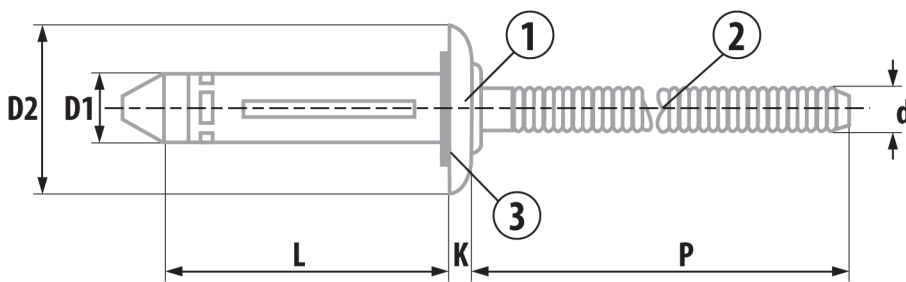

BULB-FIX RIVET DATA SHEET

- ① Aluminium AlMg 5
- ② Aluminium AlCuMg 1
- ③ with neoprene washer

Ø 5.2mm

$D1 = 5.2 + 0.09 / - 0.2\text{mm}$

$D2 = 11.7 + 0 / - 0.8\text{mm}$

$K = 2.2 + / - 0.3\text{mm}$

$d = 3.0\text{mm}$

$P = \geq 27\text{mm}$

$L = + 0.5 / - 0.8\text{mm}$

= 5.3 - 5.5mm

D1 x L	S	CODE	PACK QTY		
5.2 x 17.5mm	0.5 - 4.8mm	BF52170SB	250	3290 N	2040 N
5.2 x 19.1mm	1.5 - 6.4mm	BF52190SB	250		
5.2 x 22.2mm	4.8 - 9.5mm	BF52220SB	250		
5.2 x 25.4mm	7.9 - 12.7mm	BF52250SB	250		
5.2 x 28.6mm	11.1 - 15.9mm	BF52280SB	250		
5.2 x 31.8mm	14.3 - 19.1mm	BF52310SB	250		