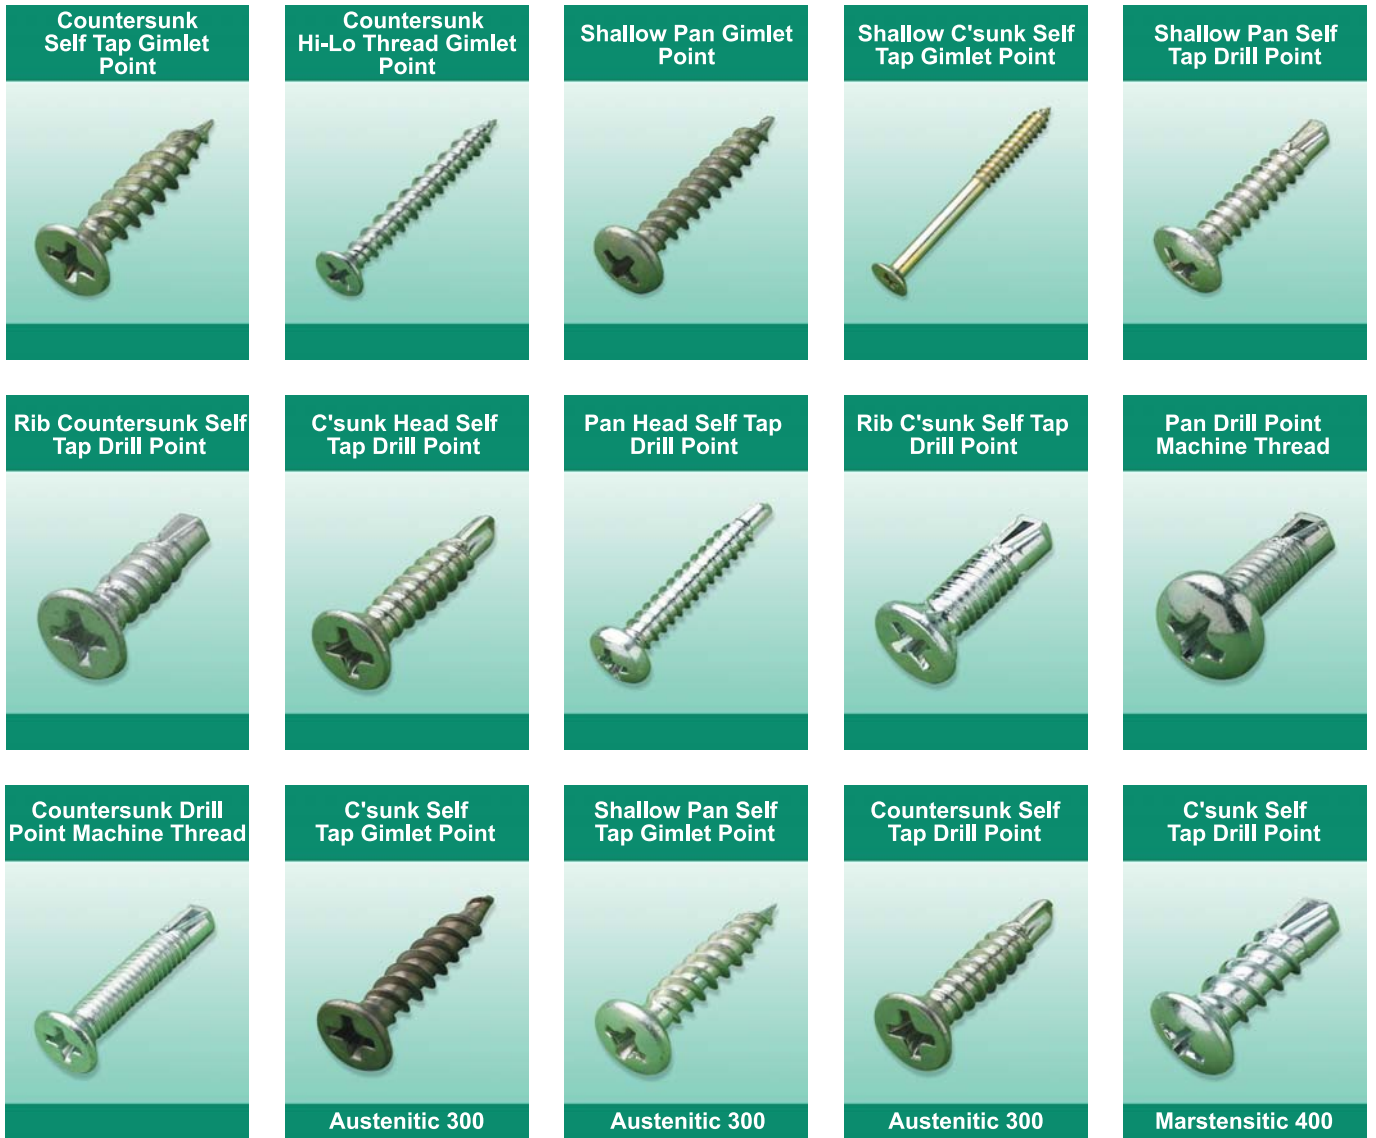

SECTION 6 - WINDOW SCREWS

SECTION 6 - WINDOW SCREWS

RANGE OF SIZES AVAILABLE

GAUGE \ LENGTH	3.9	4.2	4.8
13			
16			
20			
22			
25			
30			
35			
38			
40			
45			
55			
65			
75			
80			
95			